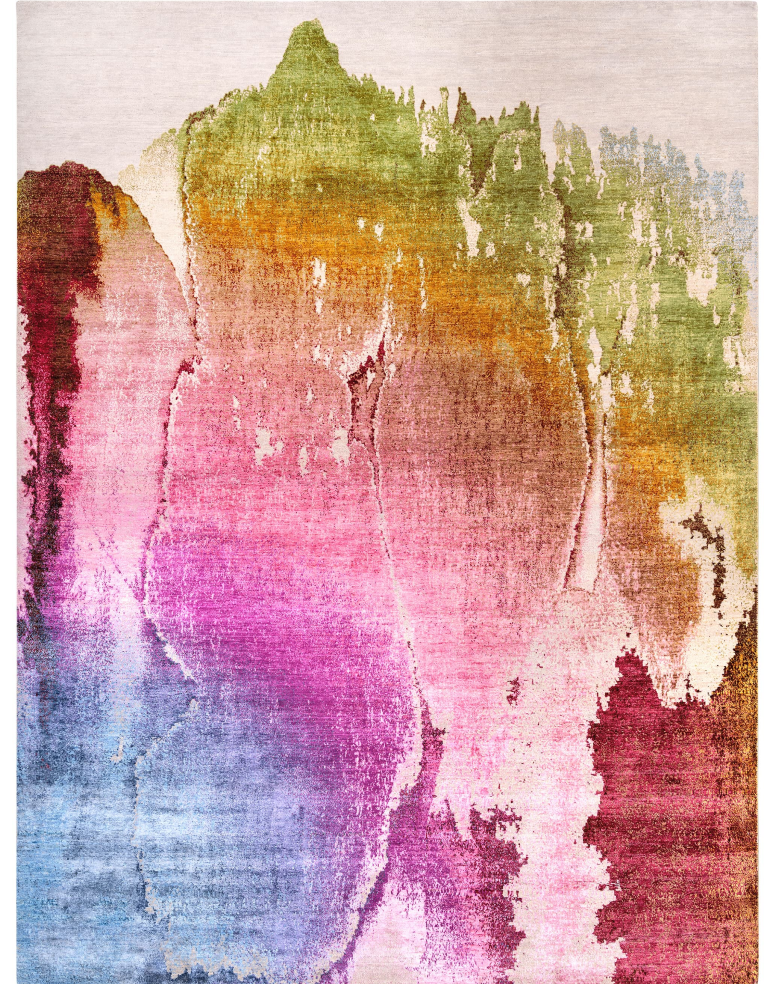

IMPRESS RAINBOW

CONTEMPORARY

ORIGIN India

QUALITY Silk and Wool

SIZES Standard + Custom

DAVID E. ADLER

FINE RUGS

David E. Adler Fine Rugs

7000 E Indian School Road, Scottsdale AZ 85251

480.513.3200 | info@davideadler.com

Printouts as well as any digital art format are only a representation of color. All designs copyright David E. Adler Fine Rugs, Inc.