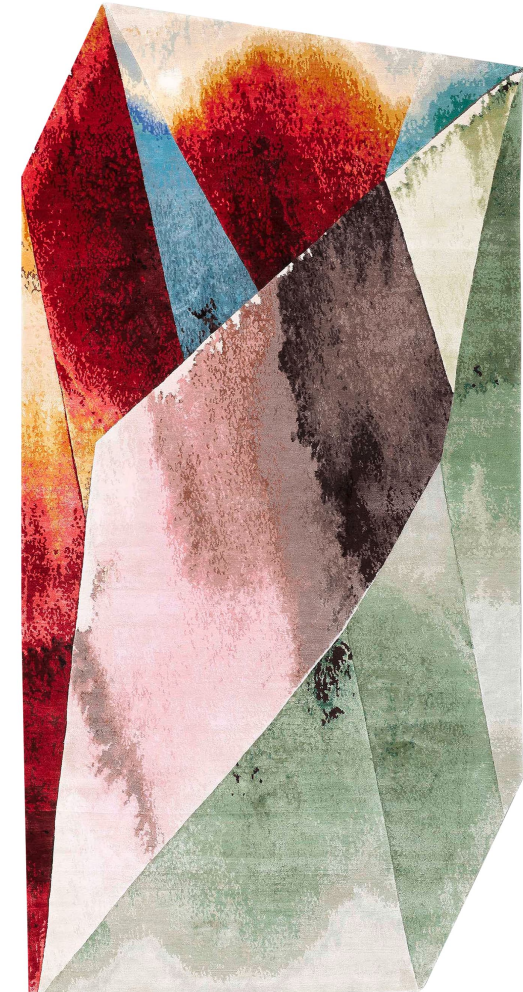

MULTIVERSE ORIGINAL

CONTEMPORARY

ORIGIN India

QUALITY Silk and Wool

SIZES 5' 4" x 10' 4"

DAVID E. ADLER

FINE RUGS

David E. Adler Fine Rugs

7000 E Indian School Road, Scottsdale AZ 85251

480.513.3200 | info@davideadler.com

Printouts as well as any digital art format are only a representation of color. All designs copyright David E. Adler Fine Rugs, Inc.