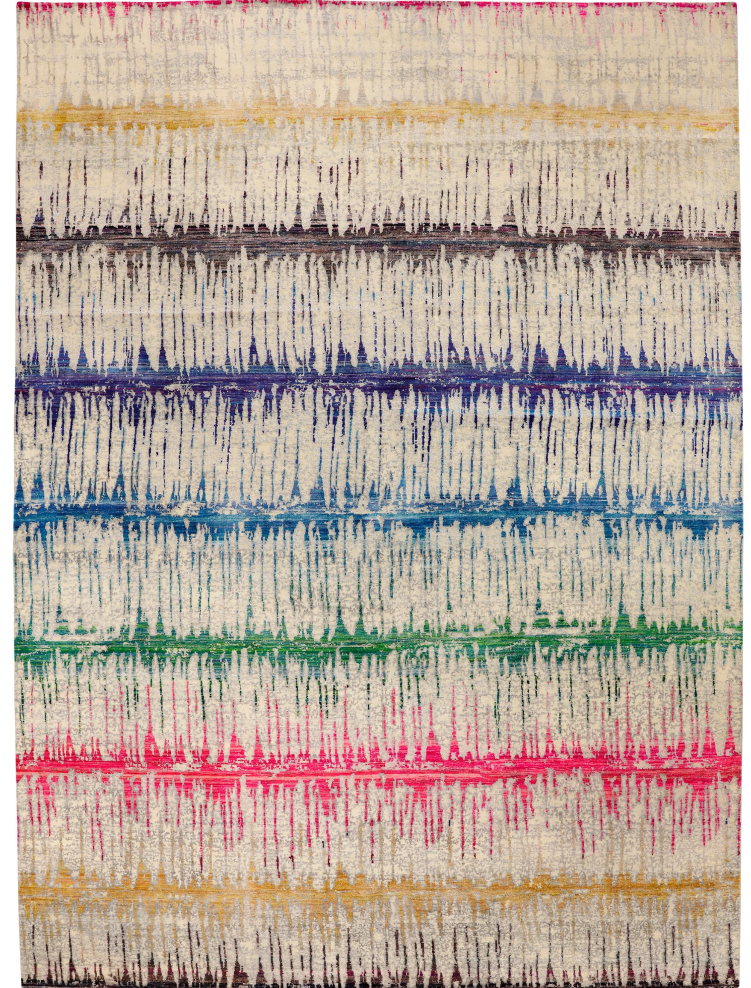

RAINBOW FANTASY OXIDIZED

CONTEMPORARY

ORIGIN India

QUALITY Wool and Silk

SIZES 9' 1" X 12' 4"

DAVID E. ADLER

FINE RUGS

David E. Adler Fine Rugs

7000 E Indian School Road, Scottsdale AZ 85251

480.513.3200 | info@davideadler.com

Printouts as well as any digital art format are only a representation of color. All designs copyright David E. Adler Fine Rugs, Inc.