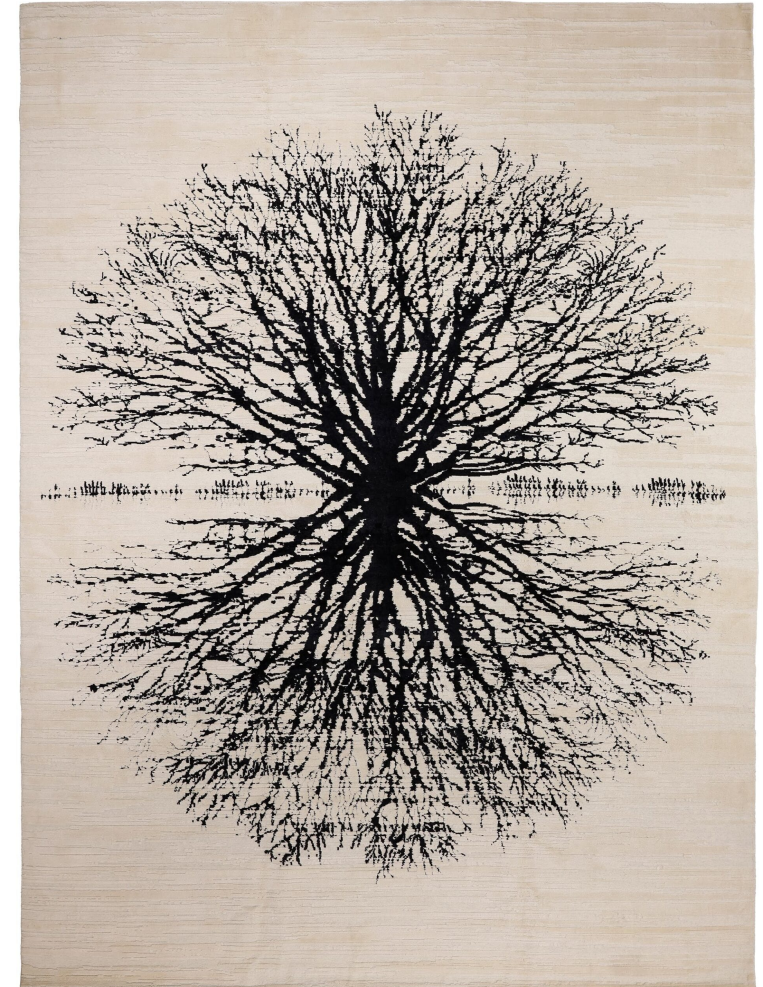

SILHOUETTE BLACK AND WHITE

CONTEMPORARY

ORIGIN Nepal

QUALITY Wool and Silk

SIZES Standard + Custom

DAVID E. ADLER

FINE RUGS

David E. Adler Fine Rugs

7000 E Indian School Road, Scottsdale AZ 85251

480.513.3200 | info@davideadler.com

Printouts as well as any digital art format are only a representation of color. All designs copyright David E. Adler Fine Rugs, Inc.